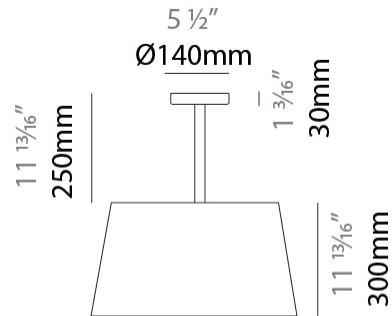

PROJECT	
TYPE	
SPECIFIER	
QUANTITY	
DATE	

DRUM SURFACE

E112051- -

base number   Finish Options   Finish Options

1. To build a product code in our configurator select the specify button on the base model # product page
2. To build a manual product code on this datasheet choose from the options listed below in blue font and add the suffix to the base model #

GENERAL

Series: Drum

Brand: Ole

Division: Exterior

Mounting Type: Surface

Mounting Location: Ceiling

Subcategory: Semi-Flush

PHYSICAL

Shape: Drum

Diameter (mm): 500

Diameter (in): 19 11/16

Height (mm): 550

Height (in): 21 5/8

Light Distribution: Direct

Diffuser: PMMA - Opal

Fixture Finish: BEI / BLK / BLU / COG / DGN / GRY / MRN / MOC / MUS / OLV / SIL / STN / TER / WHI

Holder Finish: MWH / MBK

Fixture Material: Fabric Cord / Metal

ELECTRICAL

Number of Lamps: 1

Lamp Type: LED Retrofit

Lamp Shape: A19

Bulb Included: Bulb Not Included

Max. Wattage Per Lamp (W): 15

Lamp Base: E26

Input Voltage (V): 120

LED

OPTICAL

RATINGS AND CERTIFICATIONS

Certified By: Certified for North American Standards

IP rating: IP66

Ø450mm 17 1/16"

Ø500mm 19 1/16"